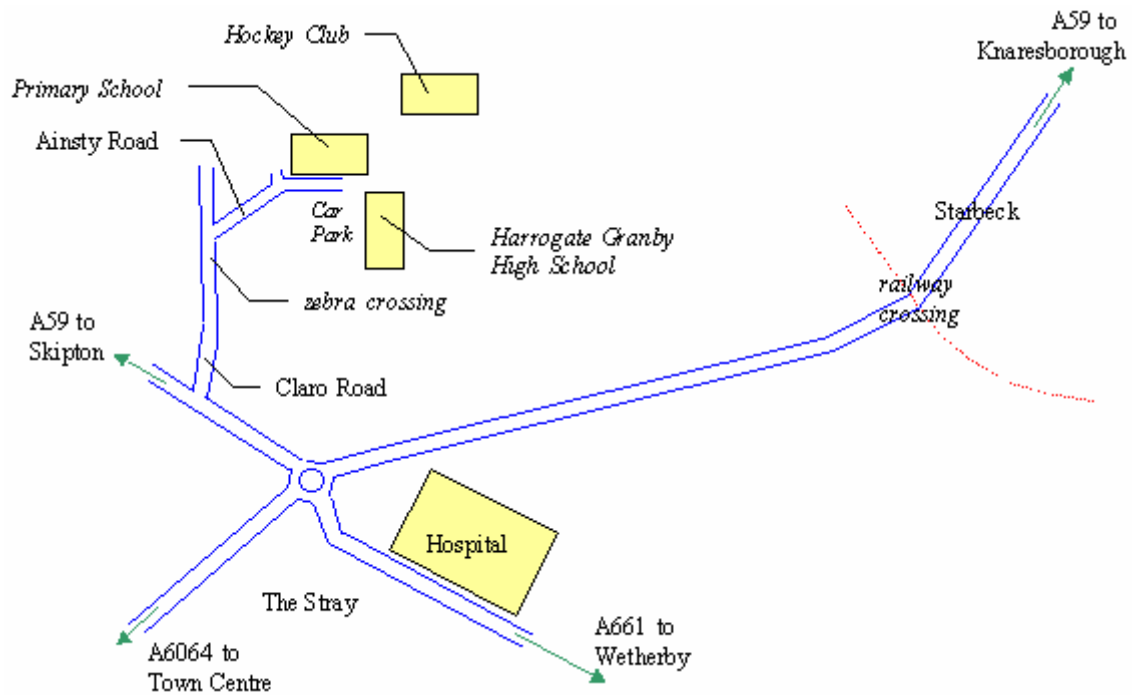

Driving Directions to Harrogate High School

From A1 South

Leave A1 at Wetherby and follow sign for Harrogate (A661).

Follow A661 into Harrogate past The Kestrel Pub, Sainsbury's and Great Yorkshire Show Ground. Go straight on at Woodlands traffic lights.

From A1 North

Leave A1 at Knaresborough. Follow Harrogate bypass and signs for Knaresborough and Harrogate.

Go straight on at St James's Retail Park roundabout. Continue until next roundabout and follow directions from the Kestrel Pub above.

From West M62 via Leeds

Leave Motorway following signs for A61 Harrogate, passing through Harewood.

Into Harrogate past Nidd Vale Motors, go straight on at traffic lights, and straight on at first roundabout.

Along short dual carriageway stay in Right hand lane and turn right at Prince of Wales Roundabout.

At traffic lights go straight on.

At Empress Roundabout turn left onto A59 Skipton Road. At Traffic lights turn right into Claro Road.